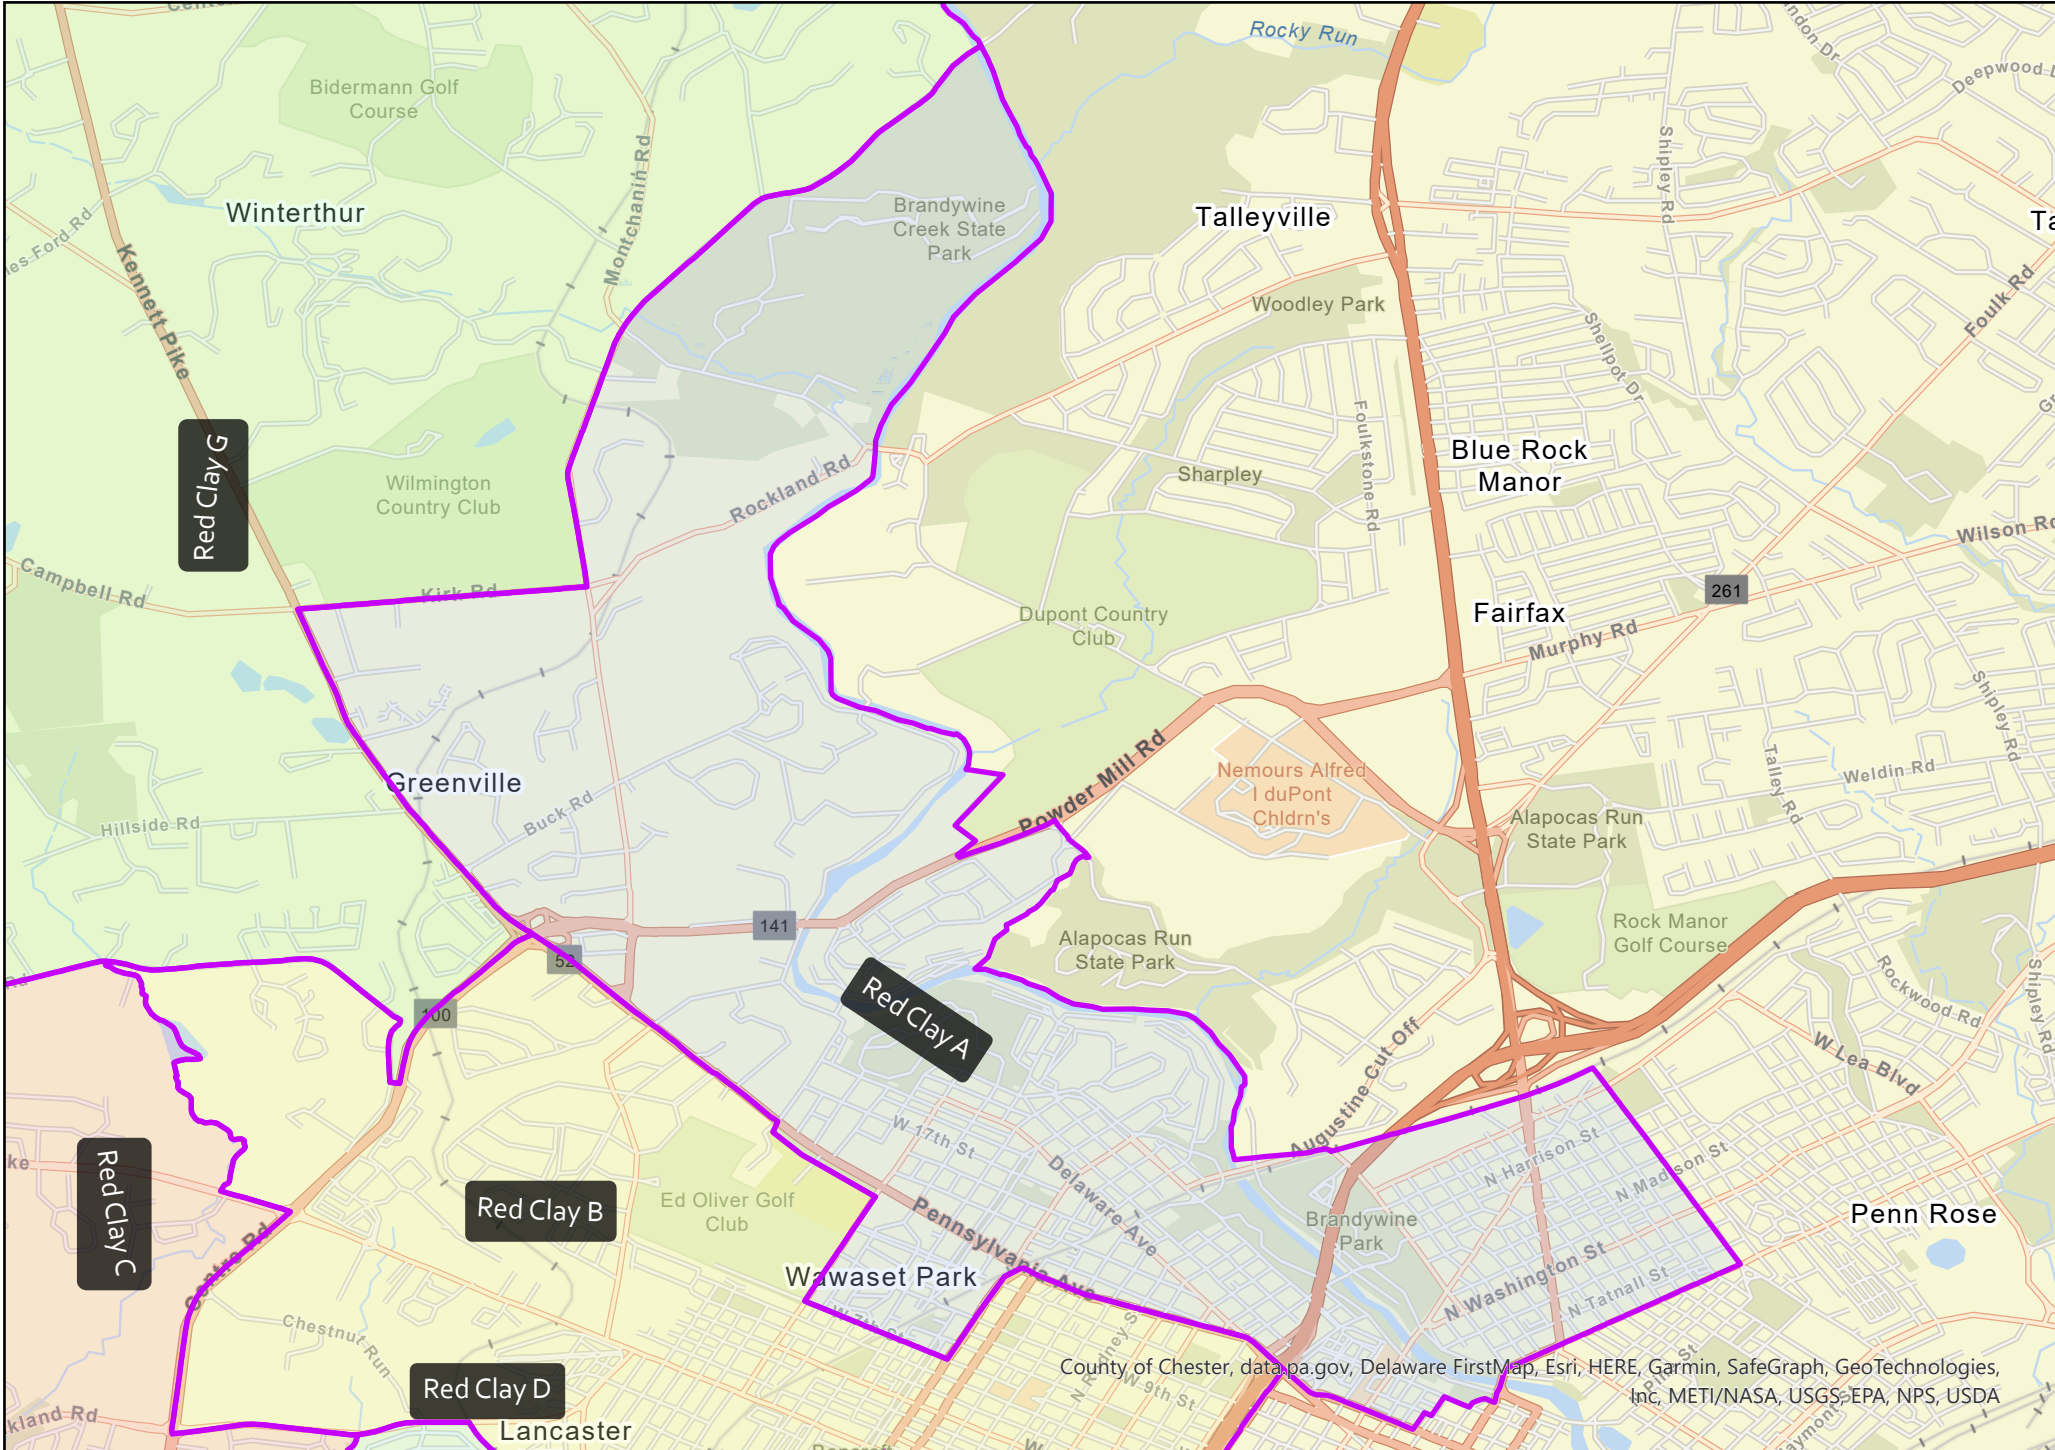

2021 Red Clay Consolidated School District Nominating District Reapportionment

Adopted by the State Board of Elections: December 13, 2021

Adopted by the State Board of Education: December 16, 2021

Red Clay Consolidated School District Nominating District Overview

Nominating Districts effective for the 2022 School Board Elections

Red Clay Consolidated School District Nominating District A

Nominating Districts effective for the 2022 School Board Elections

Red Clay Consolidated School District Nominating District B

Nominating Districts effective for the 2022 School Board Elections

County of Chester, data provided by Esri, HERE, Garmin, SafeGraph, GeoTechnologies, Inc, METANASA, USGS, EPA, NPS, US Census Bureau, USDA

Red Clay Consolidated School District Nominating District C

Nominating Districts effective for the 2022 School Board Elections

County of Chester, data.pa.gov, Delaware FirstMap, Esri, HERE, Garmin, SafeGraph, GeoTechnologies, Inc, METI/NASA, USGS, EPA, NPS, USDA