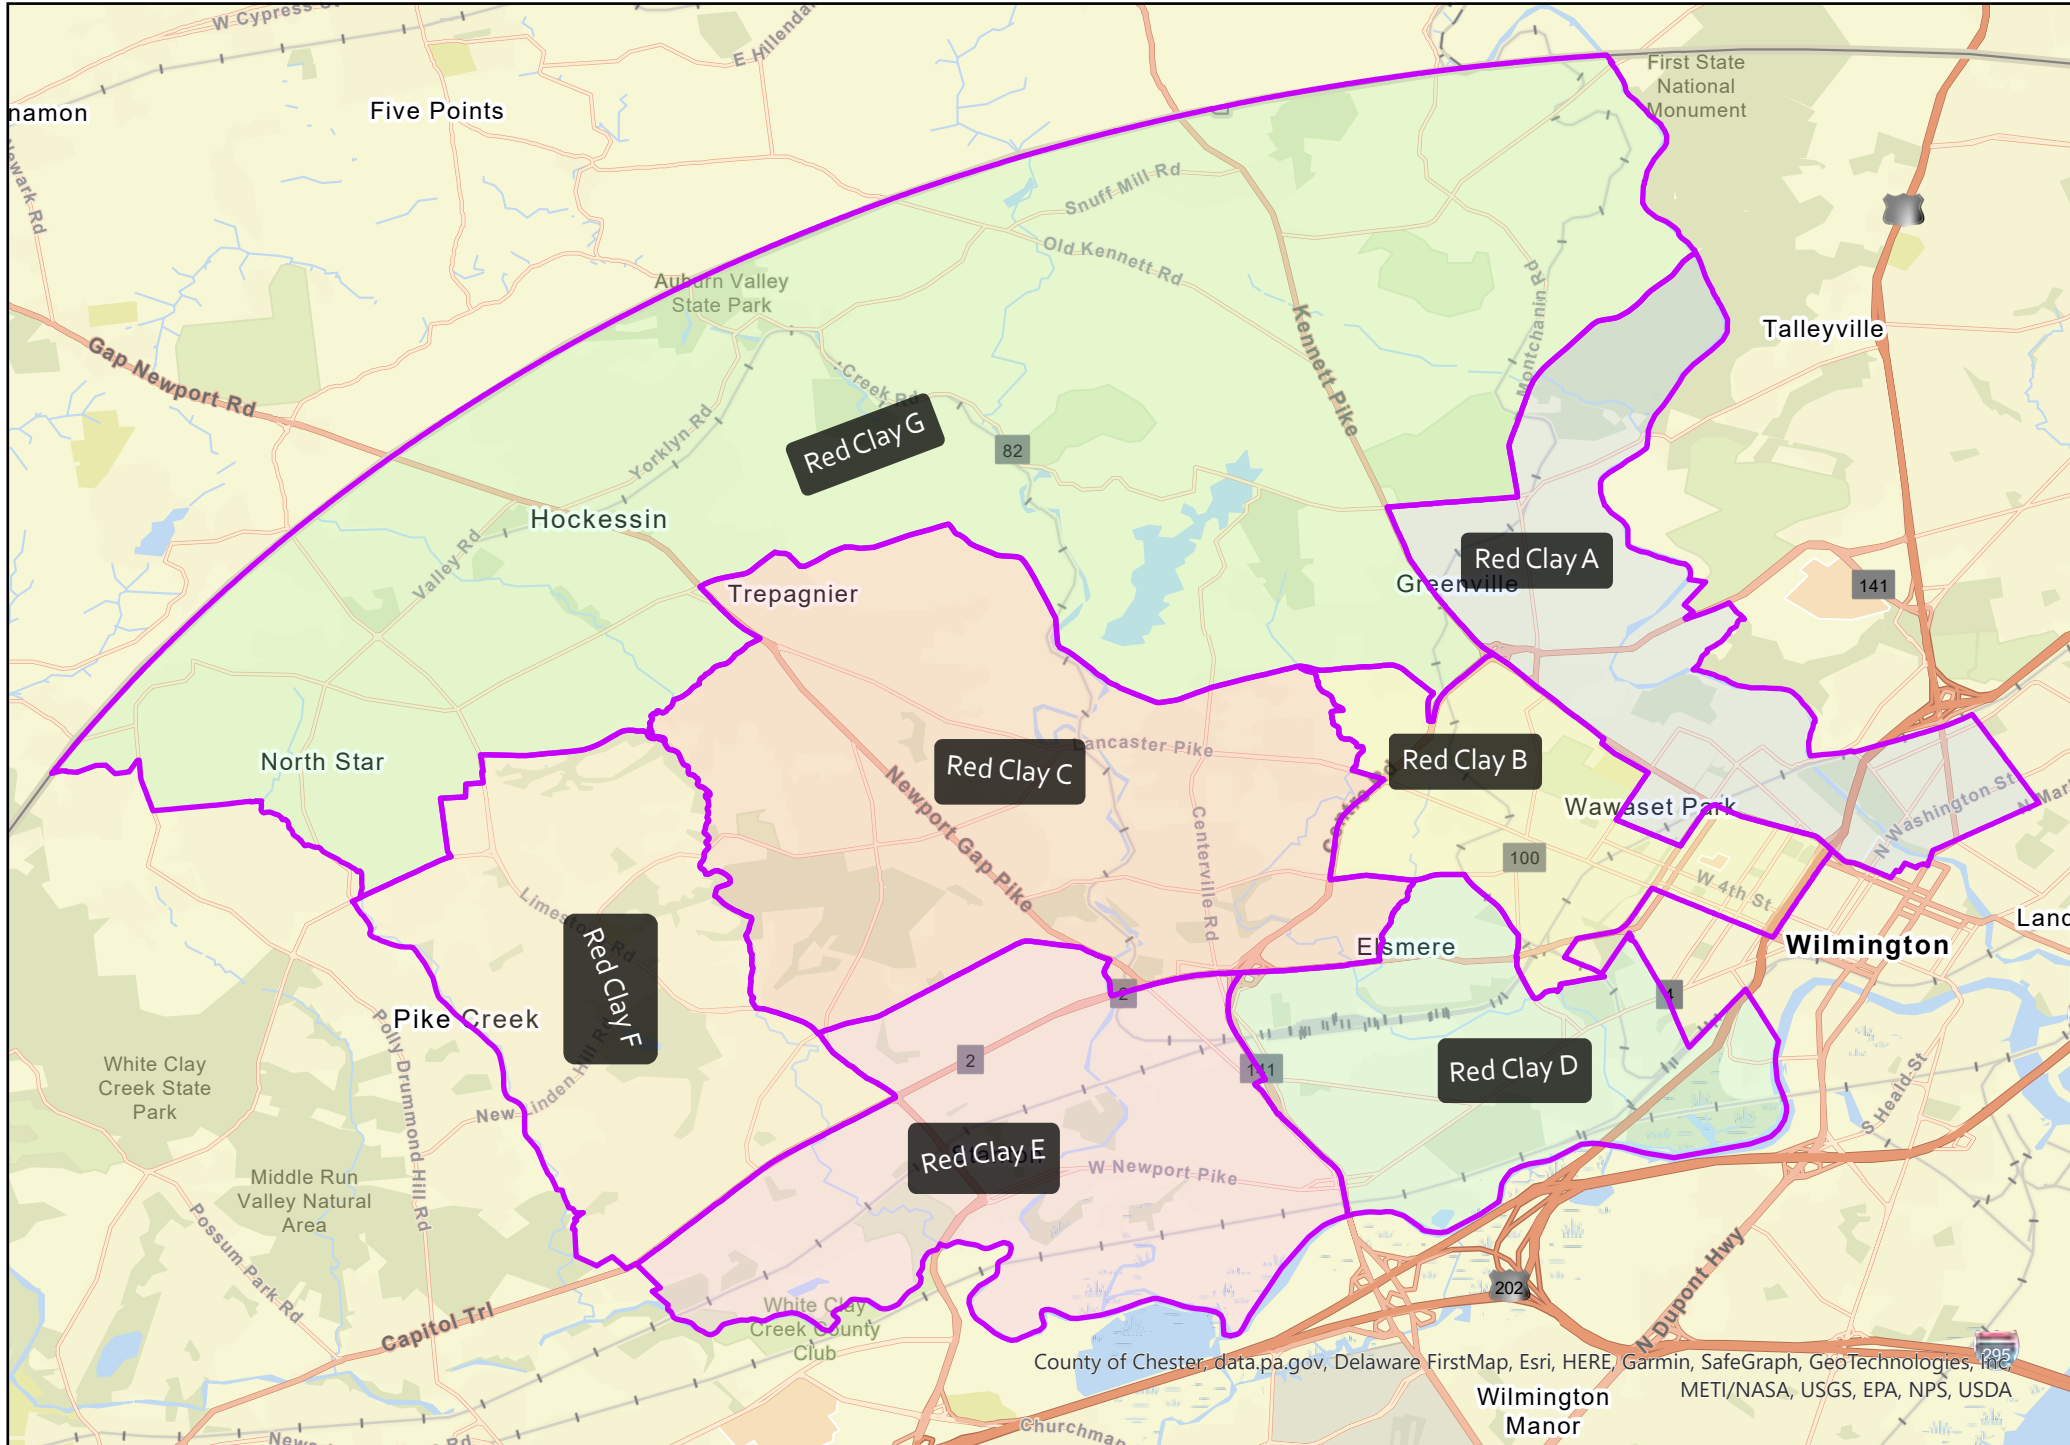

2021 Red Clay Consolidated School District Nominating District Reapportionment

Adopted by the State Board of Elections: December 13, 2021

Adopted by the State Board of Education: December 16, 2021

Red Clay Consolidated School District Nominating District Overview

Nominating Districts effective for the 2022 School Board Elections

Red Clay Consolidated School District Nominating District A

Nominating Districts effective for the 2022 School Board Elections

Red Clay Consolidated School District Nominating District B

Nominating Districts effective for the 2022 School Board Elections

County of Chester, data provided by Esri, HERE, Garmin, SafeGraph, GeoTechnologies, Inc, METANASA, USGS, EPA, NPS, US Census Bureau, USDA