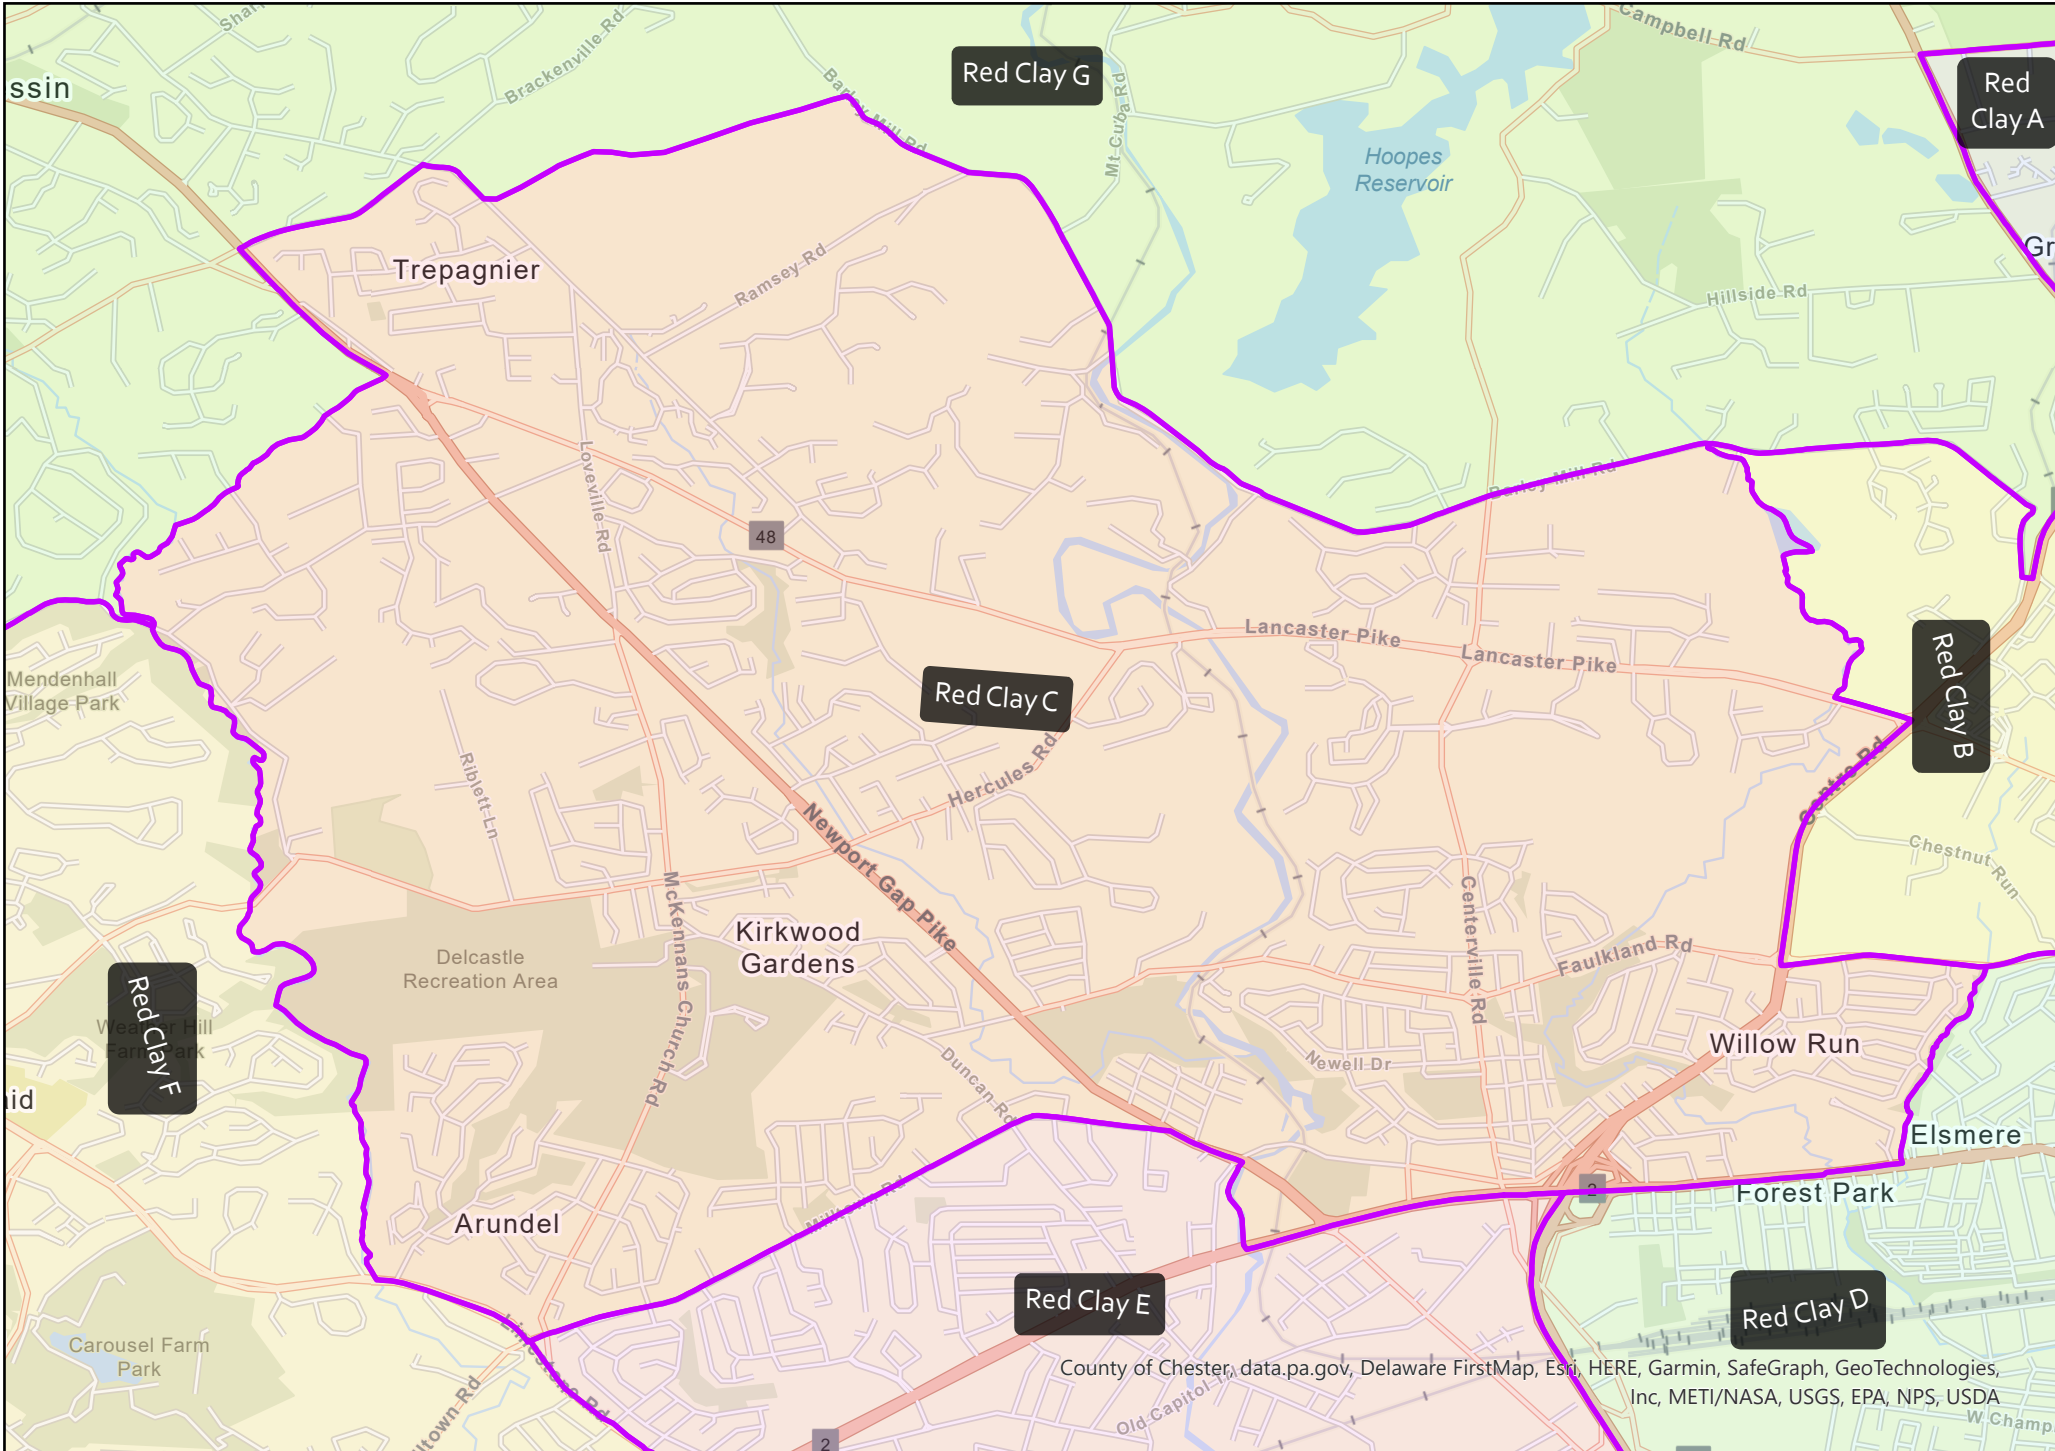

Nominating Districts effective for the 2022 School Board Elections

Red Clay Consolidated School District Nominating District A

Nominating Districts effective for the 2022 School Board Elections

Red Clay Consolidated School District Nominating District B

Nominating Districts effective for the 2022 School Board Elections

County of Chester, data provided by Esri, HERE, Garmin, SafeGraph, GeoTechnologies, Inc, METANASA, USGS, EPA, NPS, US Census Bureau, USDA

Red Clay Consolidated School District Nominating District C

Nominating Districts effective for the 2022 School Board Elections

County of Chester, data.pa.gov, Delaware FirstMap, Esri, HERE, Garmin, SafeGraph, GeoTechnologies, Inc, METI/NASA, USGS, EPA, NPS, USDA