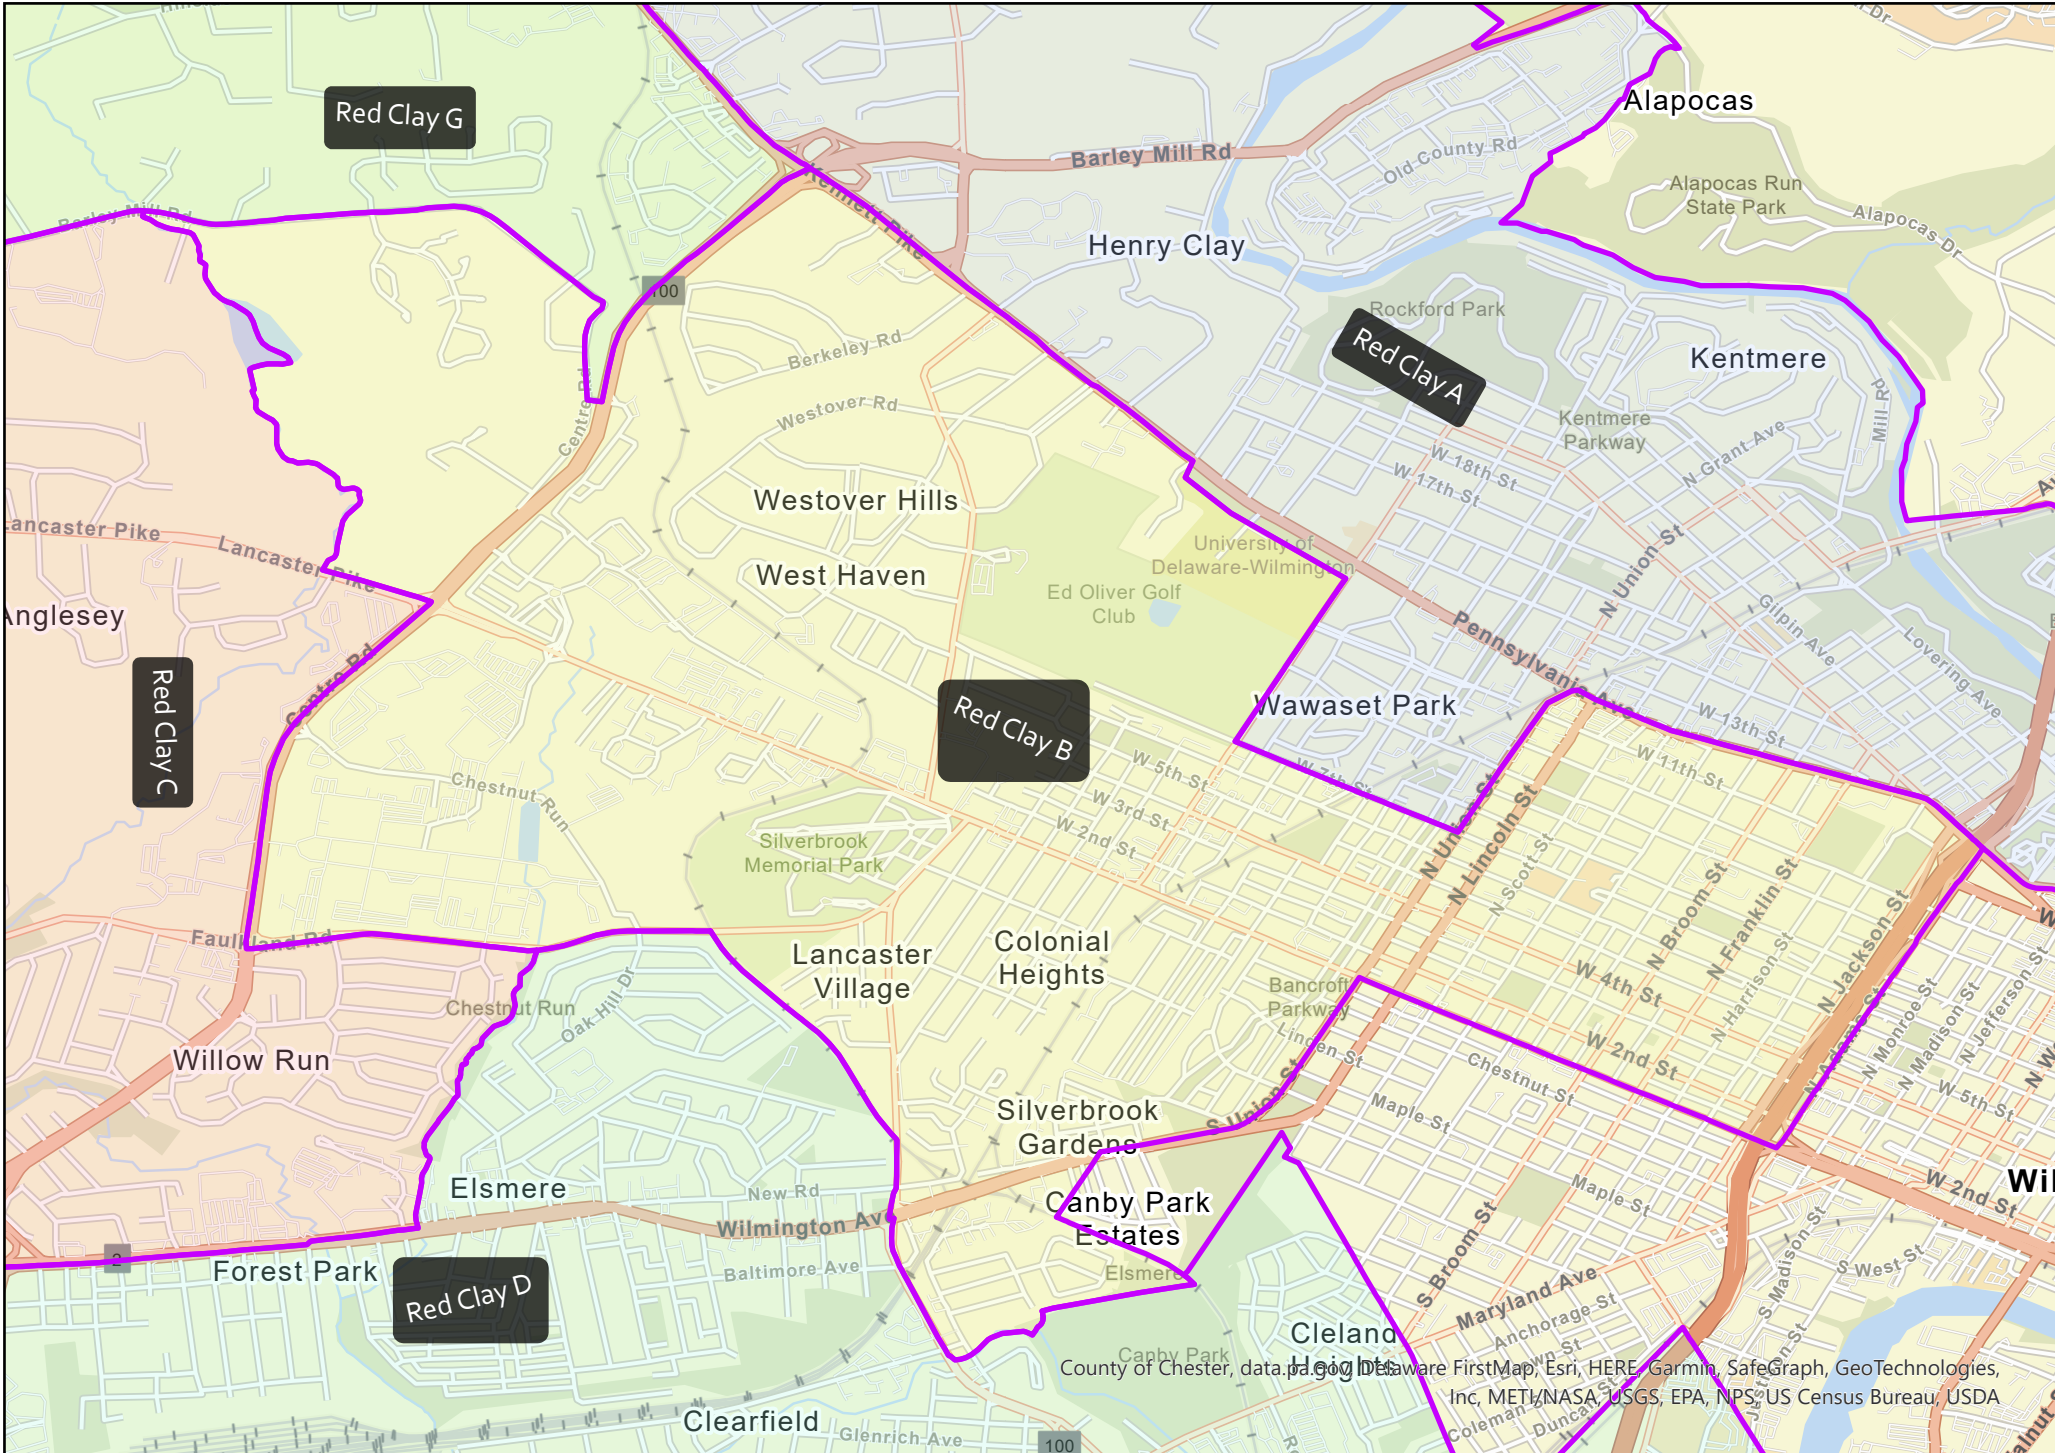

Nominating Districts effective for the 2022 School Board Elections

Red Clay Consolidated School District Nominating District A

Nominating Districts effective for the 2022 School Board Elections

Red Clay Consolidated School District Nominating District B

Nominating Districts effective for the 2022 School Board Elections

County of Chester, data provided by Esri, HERE, Garmin, SafeGraph, GeoTechnologies, Inc, METANASA, USGS, EPA, NPS, US Census Bureau, USDA